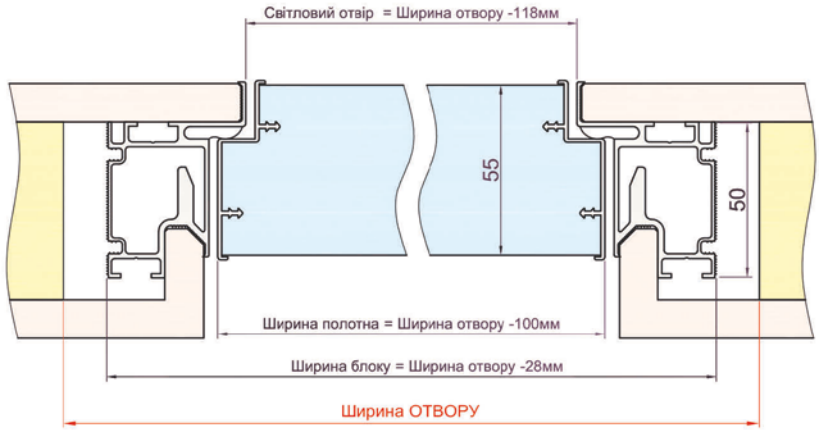

ALUMINIUM FRAME "STANDARD AL" INWARD OPENING

WAKE WOOD