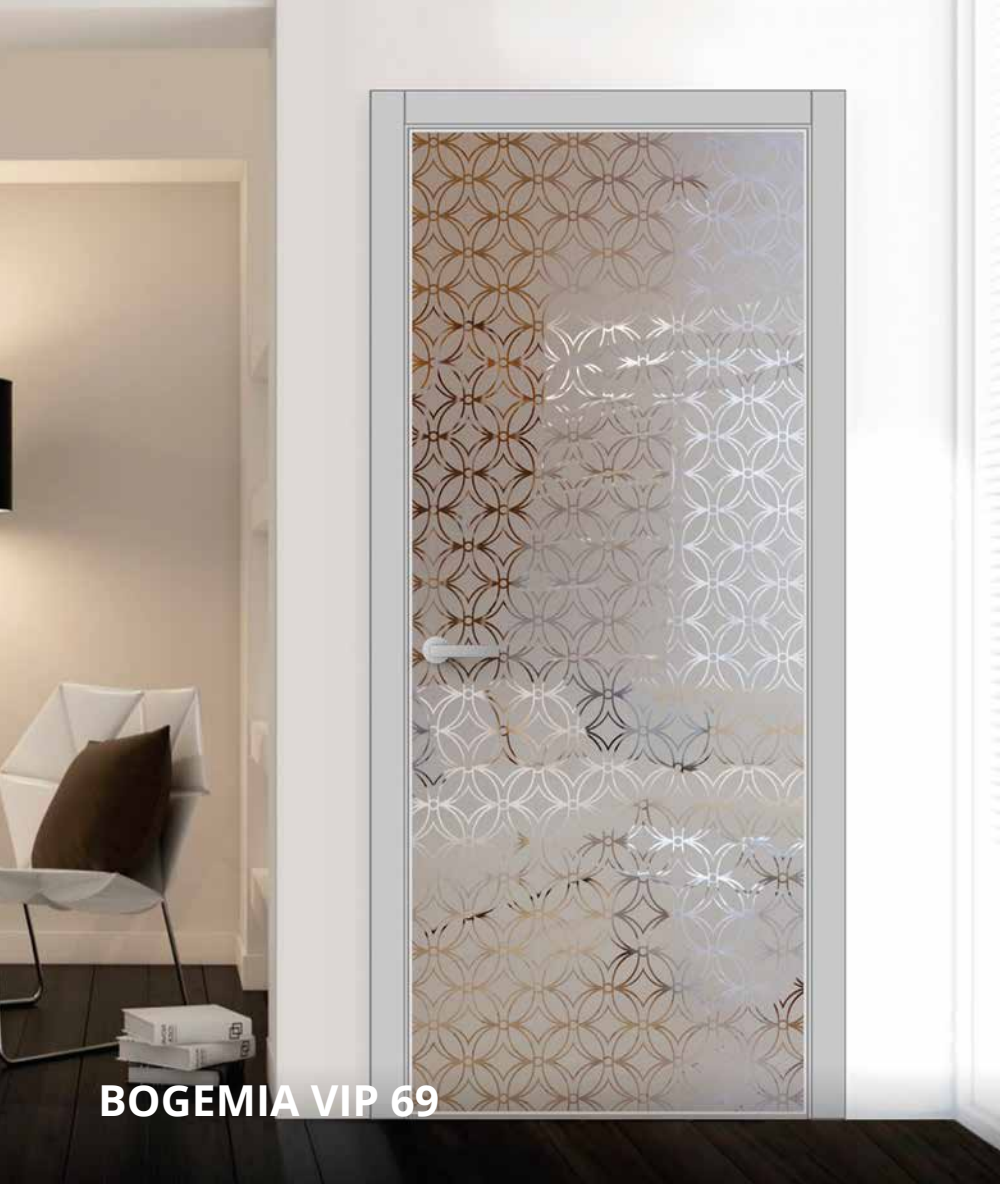

## DELUXE CLEARE 03

DOOR LEAF HEIGHT  
UP TO 2700 MM

FLUSH DOOR  
FRAME

INWARD  
OPENING

PAINTING ACCORDING TO  
RAL, NCS CATALOGUE

TEMPERED  
TRANSPARENT  
GLASS

**DELUXE CLEARE 04**

**DELUXE CLEARE 01**

**STILE CLEARE 01**

**BOGEMIA VIP 69**