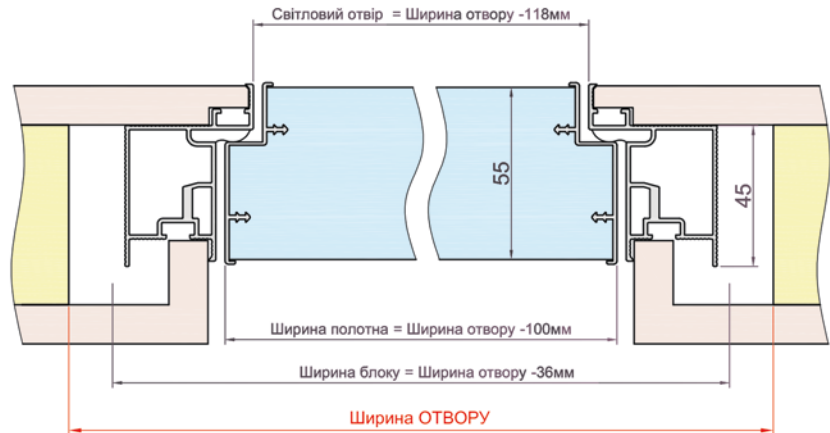

ALUMINIUM FRAME "OPTIMUM" INWARD OPENING