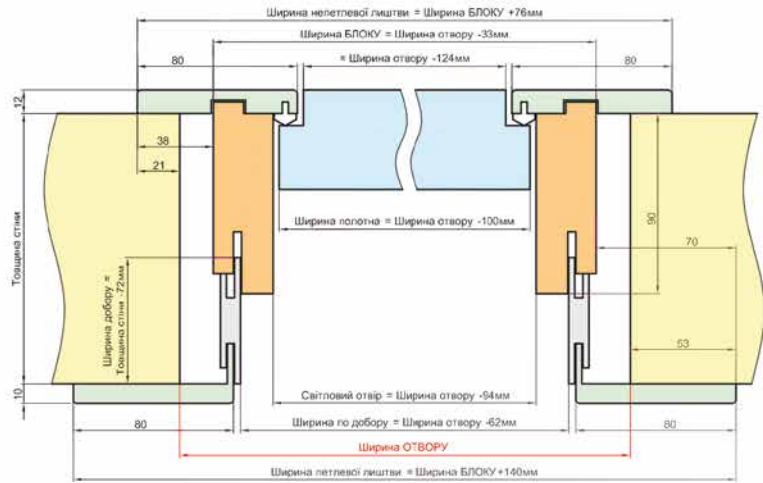

DOOR FRAME "INSIDE" INWARD OPENING

WAKE WOOD