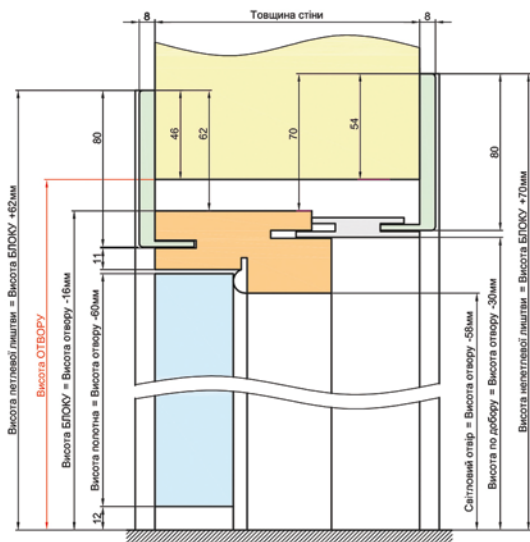

DOOR INSTALLATION DIMENSIONS

DOOR FRAME "STANDARD"