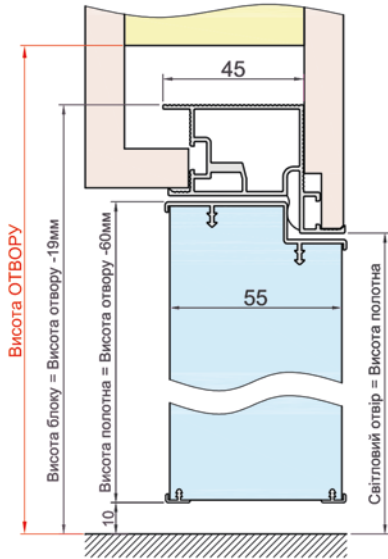

ALUMINIUM FRAME "OPTIMUM" INWARD OPENING