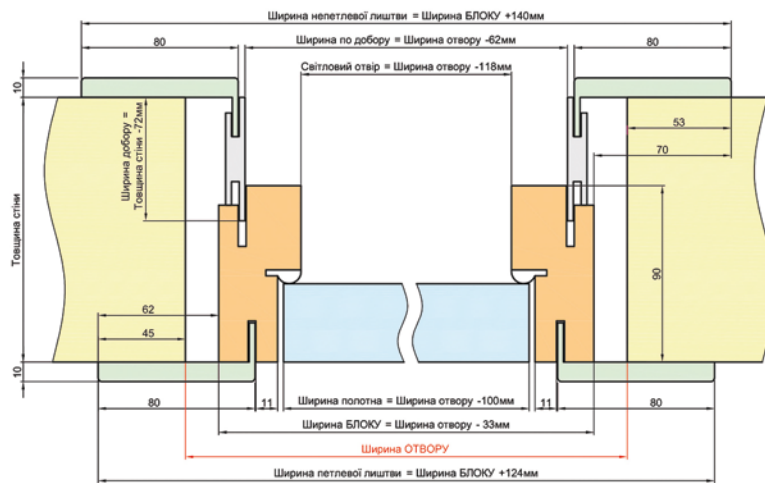

DOOR INSTALLATION DIMENSIONS

DOOR FRAME "STANDARD"