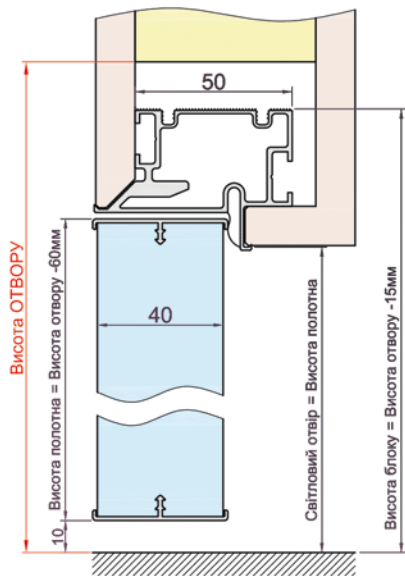

DOOR INSTALLATION DIMENSIONS

ALUMINIUM FRAME "STANDARD AL" OUTWARD OPENING