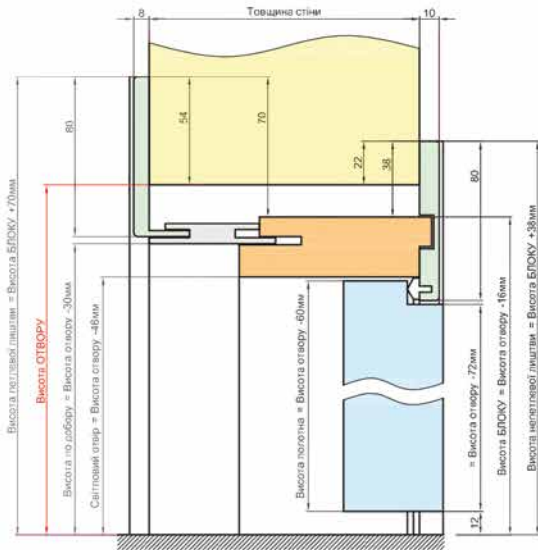

DOOR FRAME "INSIDE" INWARD OPENING

WAKE WOOD