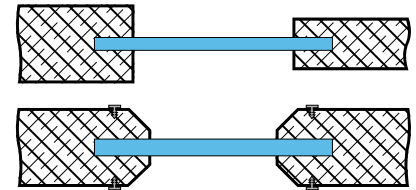

GLASS 10 MM

TEMPERED TRANSPARENT GLASS

DOOR LEAF HEIGHT  
UP TO 2700 MM

FLUSH DOOR  
FRAME

PAINING ACCORDING  
TO RAL, NCS CATALOGUE

TEMPERED  
TRANSPARENT  
GLASS

**GLASS PLUS 01**

**GLASS PLUS 02**