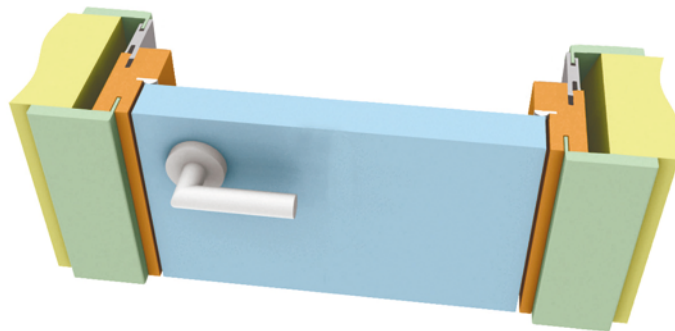

DOOR INSTALLATION DIMENSIONS

DOOR FRAME "STANDARD"