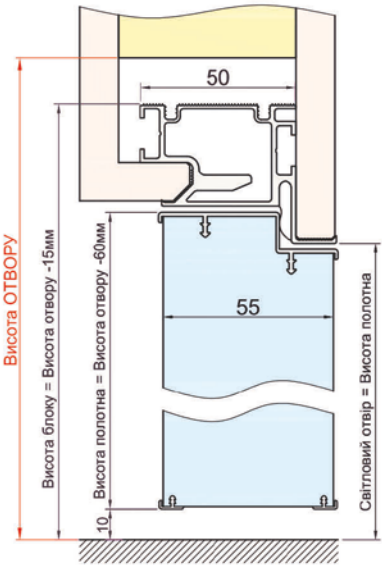

ALUMINIUM FRAME "STANDARD AL" INWARD OPENING

WAKE WOOD