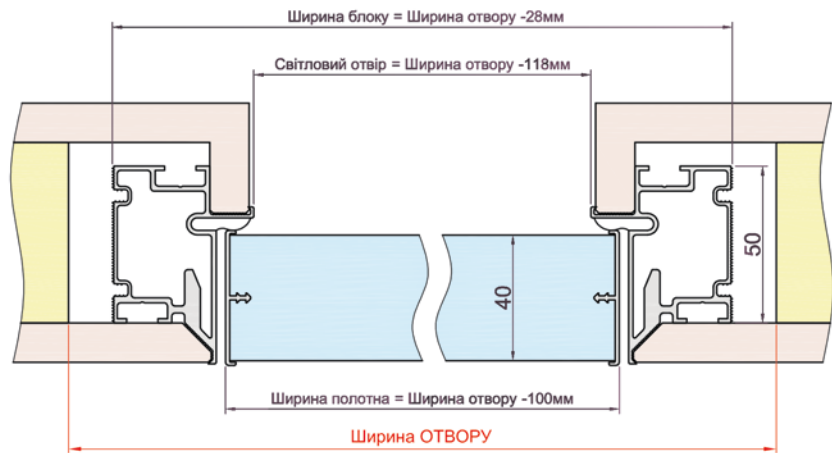

DOOR INSTALLATION DIMENSIONS

ALUMINIUM FRAME "STANDARD AL" OUTWARD OPENING